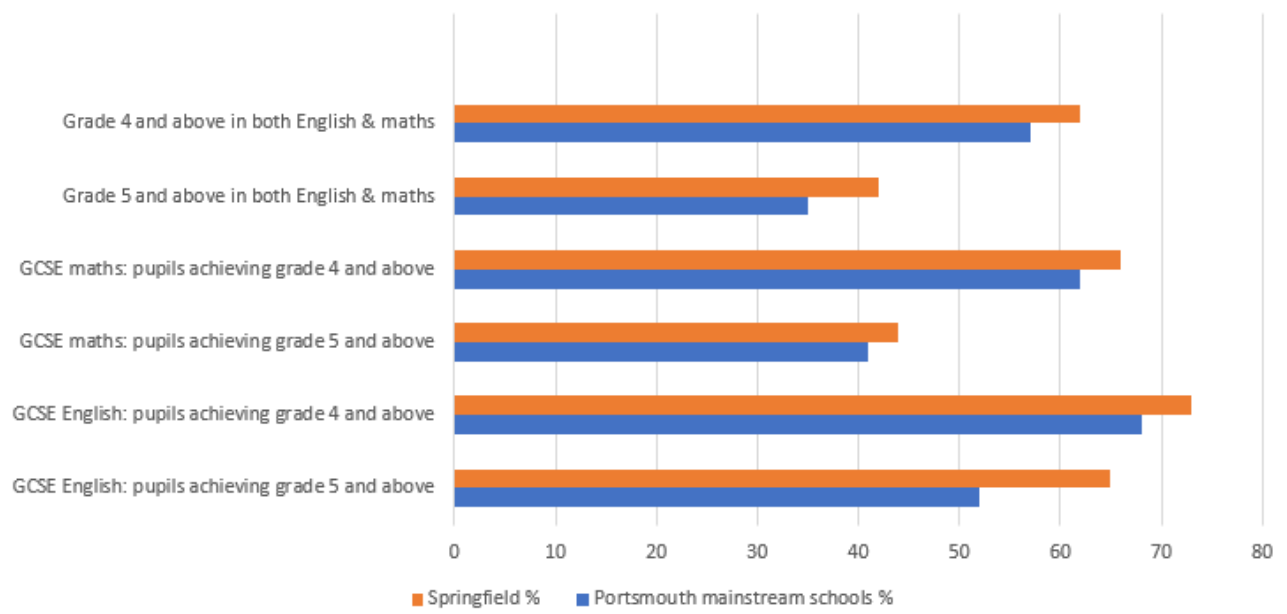

2024 GCSE Results

Cohort Size	227
KS2 Average	103
Entered EBacc	60%
EBacc Strong Pass	14%
EBacc Standard Pass	23%
English & Maths (9-7)	10%
English & Maths Strong Pass	43%
English & Maths Standard Pass	62%
5 GCSEs or Equivalents (9-5)	52%
5 GCSEs or Equivalents inc English & Maths (9-5)	42%
5 GCSEs or Equivalents (9-4)	66%
5 GCSEs or Equivalents inc English & Maths (9-4)	61%

Springfield compared to other Portsmouth mainstream schools

Improvements since 2023

Other Qualifications

- Statistics (Year 10) 100% of pupils achieved a standard pass
- Further Maths: 53% of pupils achieved a standard pass (21% of pupils achieved Grades 9-7)
- Childcare: 86% of pupils achieved a pass
- 1 Japanese grade 9
- 1 Spanish grade 5