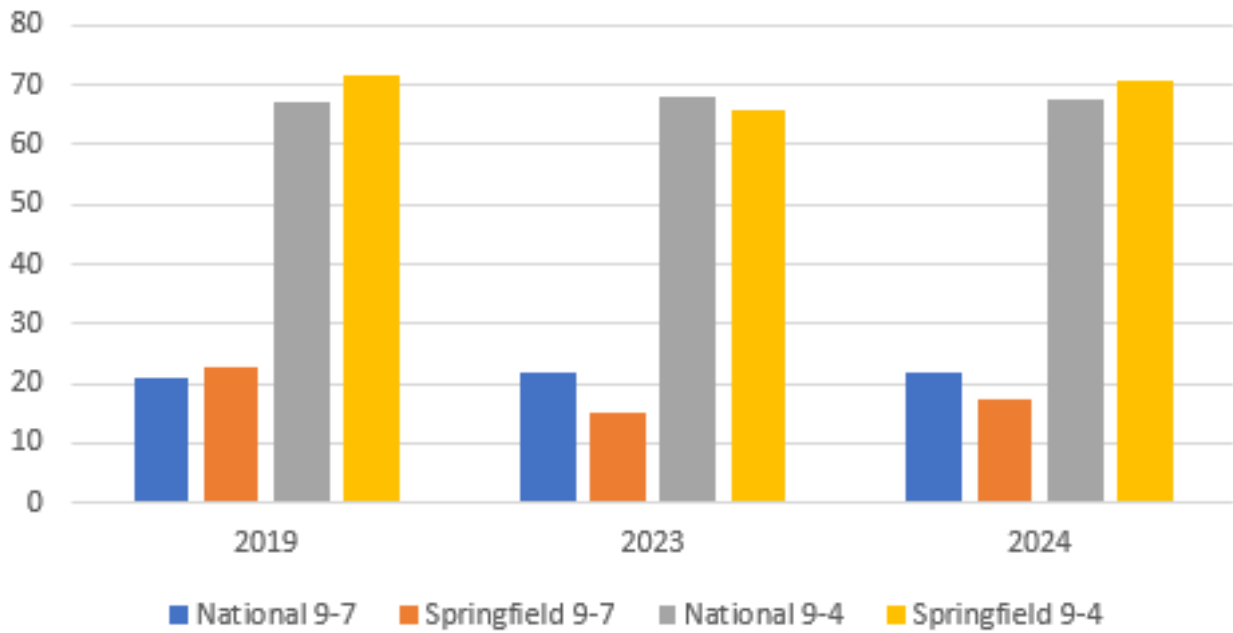

Improvements since 2023

Other Qualifications

- Statistics (Year 10) 100% of pupils achieved a standard pass
- Further Maths: 53% of pupils achieved a standard pass (21% of pupils achieved Grades 9-7)
- Childcare: 86% of pupils achieved a pass
- 1 Japanese grade 9
- 1 Spanish grade 5