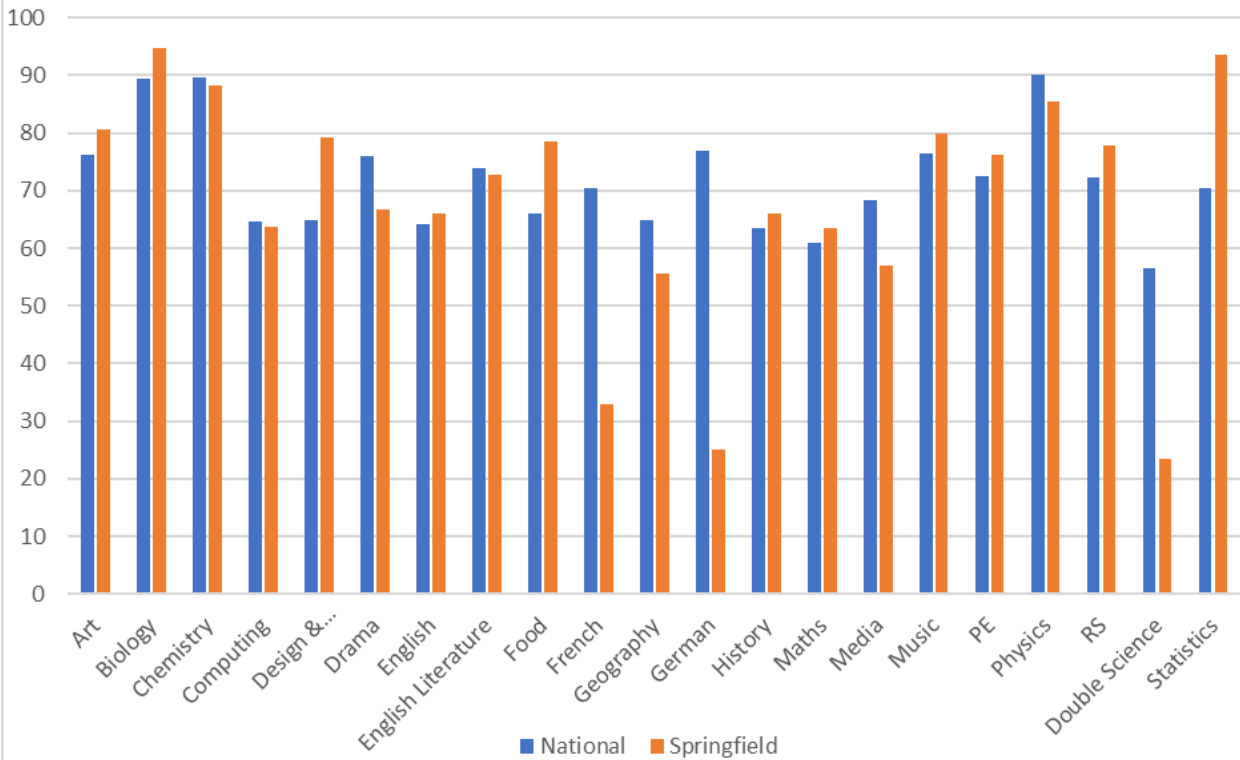

Provisional Headline Figures

	2019	2023
Cohort Size	213	191
KS2 Average	4.92	104.32
Entered EBacc	64.79%	58.12%
EBacc Strong Pass	18.78%	7.85%
EBacc Standard Pass	26.76%	16.75%
English & Maths (9-7)	14.08%	6.28%
English & Maths Strong Pass	45.07%	31.94%
English & Maths Standard Pass	65.73%	59.16%
5 GCSEs or Equivalents (9-5)	46.01%	43.98%
5 GCSEs or Equivalents inc English & Maths (9-5)	42.25%	31.94%
5 GCSEs or Equivalents (9-4)	68.54%	61.78%
5 GCSEs or Equivalents inc English & Maths (9-4)	63.38%	55.50%

Percentage of Students Achieving Grades 9-4

Comparison with Portsmouth Schools